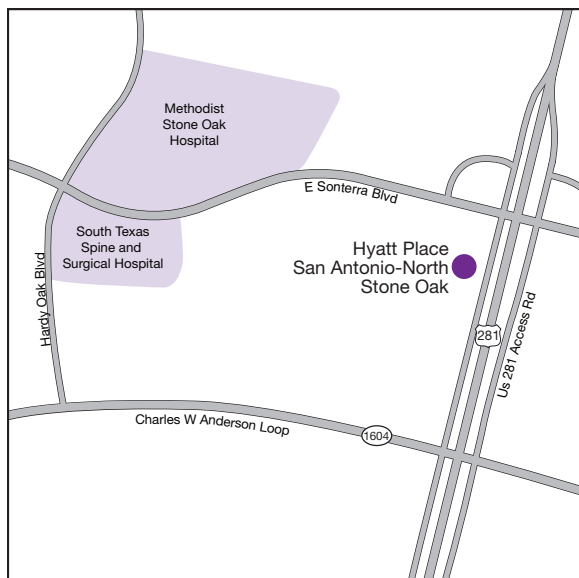

GUESTROOM FEATURES

- 126 guestrooms
- Hyatt Grand Bed™
- 42" flat-panel HDTV
- Hyatt Plug Panel™ media center for connecting your laptop or media device to the TV
- Cozy Corner sectional sofa-sleeper
- Refrigerator and single serve coffee maker
- Safety Deposit Boxes Available
- Separate workspace